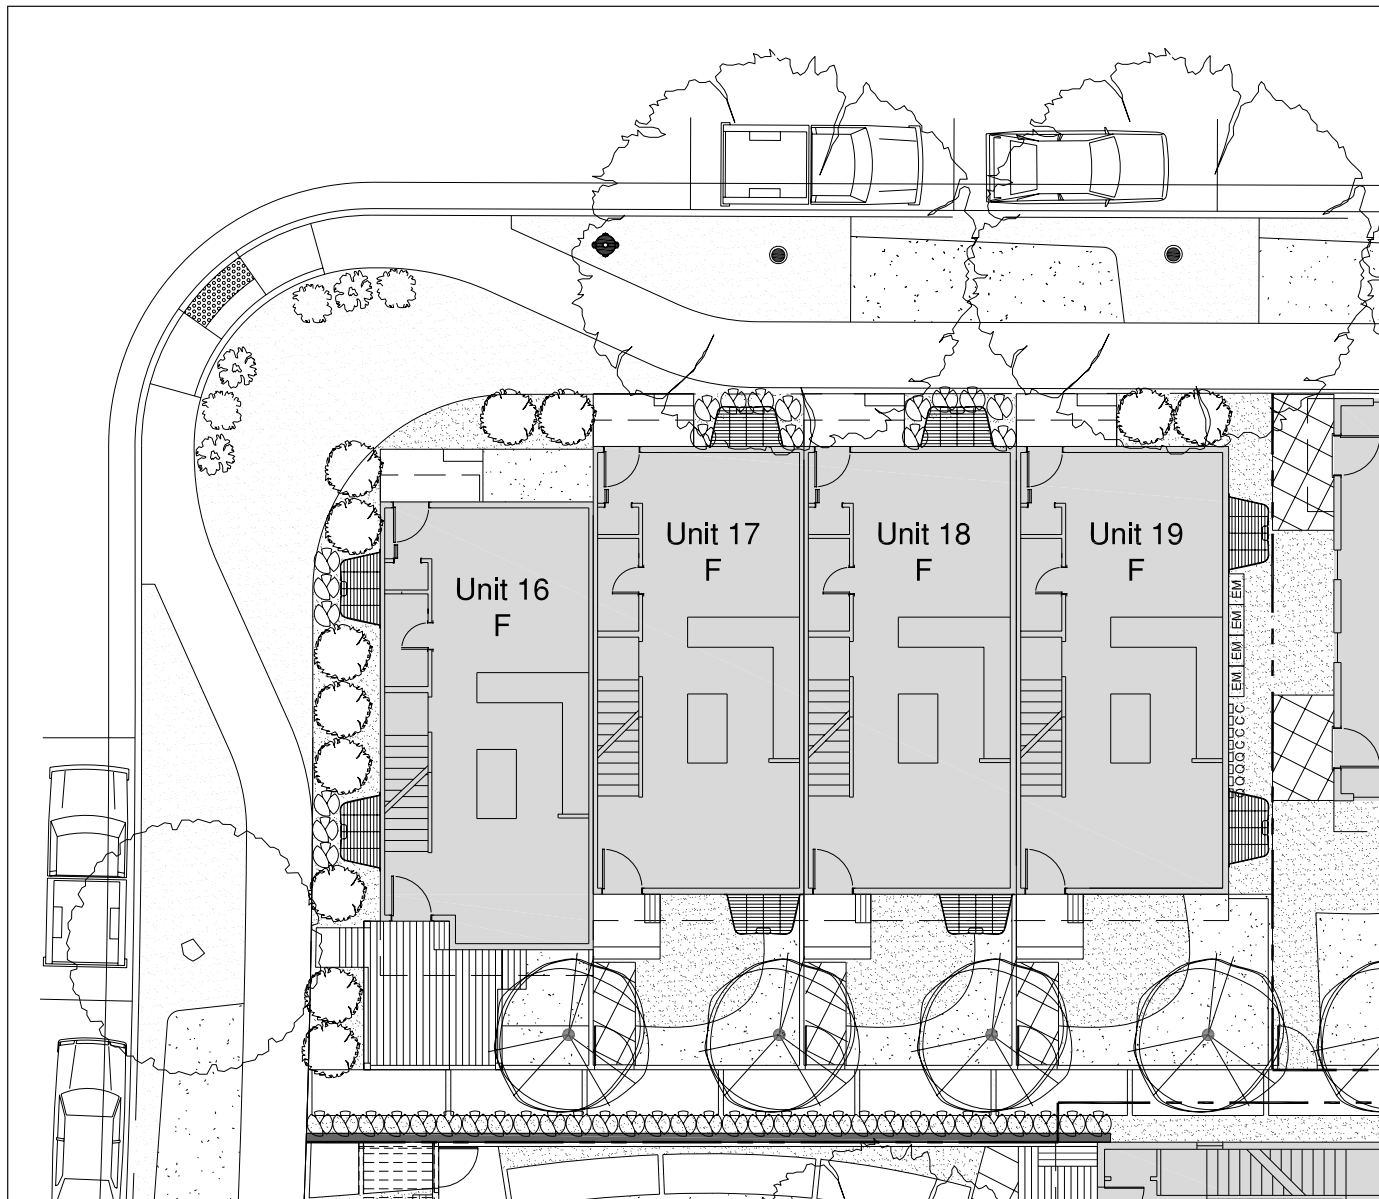

geos Homes

Reihenhaus

- 2 Bedroom, 1.5 Bath
- 1,058 Total finished GSF
- 529 GSF Ground Level
- 529 GSF Second Level (plus 74 sf loft)
- 529 GSF Unfinished Basement
- Optional Extra 2 Bedroom, 1 Bath in Basement
- Detached 150 sf carport
- 55 sf to 110 sf storage shed
- Solar Carports and Private Storage along alley

Base Model:
\$225,000 - \$250,000

geos

Reihenhaus

German for RowHome, this 1,056 sf, two-bedroom attached home also has a full 528 basement, and the dining/kitchen area opens to a sunny outdoor space.

The arrangement of the home on the site harkens back to German and English Garden Cities, where quaint walkways weave through the block and by little victory gardens.

Parking and a storage shed for each home is on the alley, or you may park right by your front door.

geos

Reihenhaus

geos

Reihenhaus

Solar Carports and
Private Storage

Floor Plans

Reihenhaus