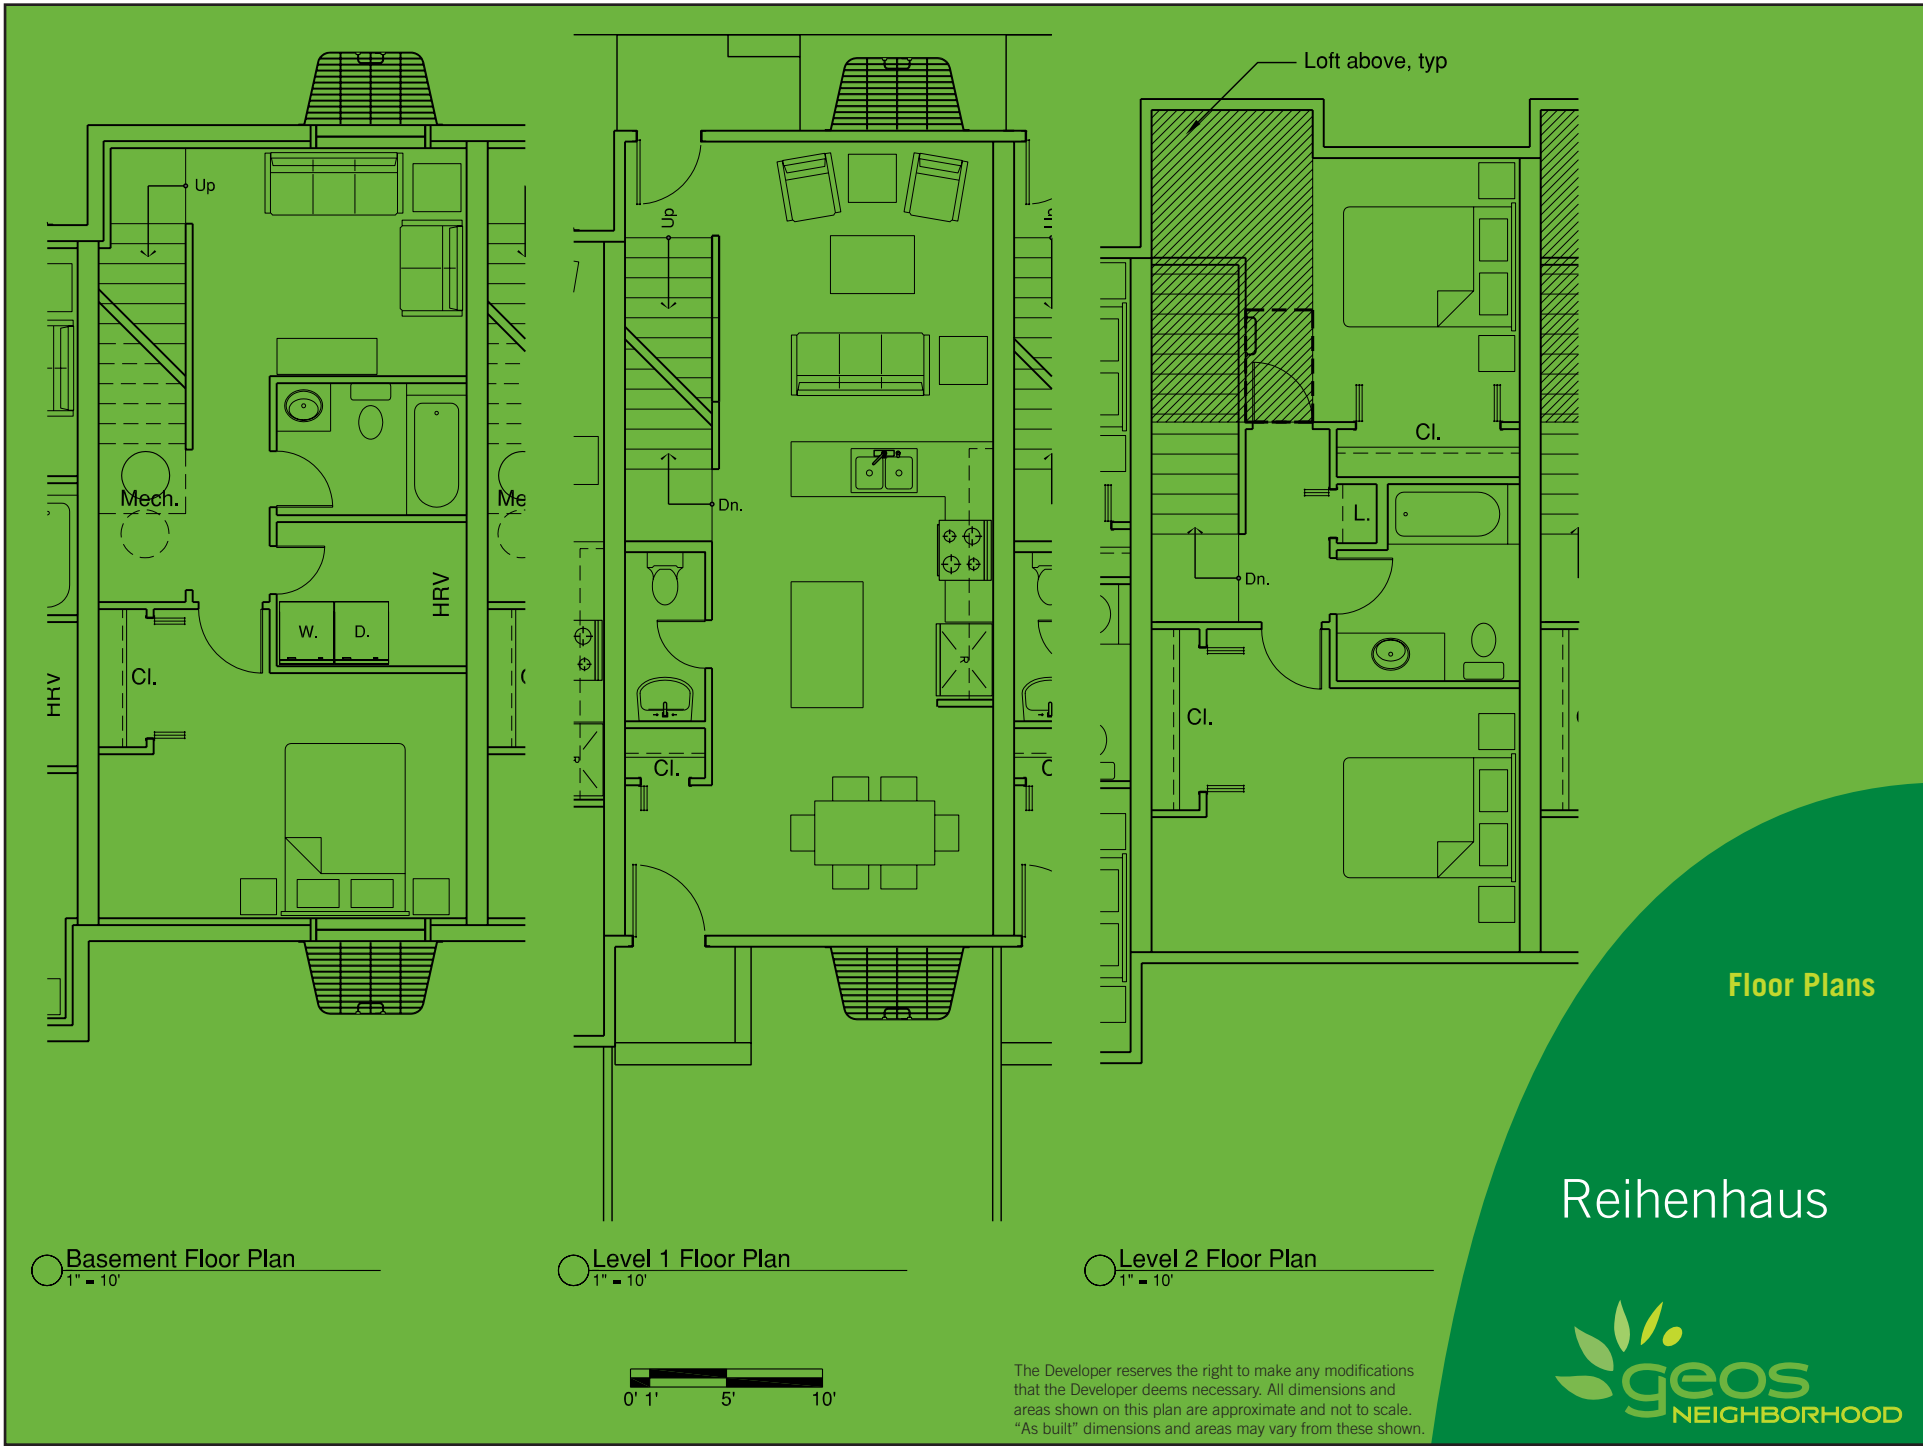

geos Homes

Reihenhaus

- 2 Bedroom, 1.5 Bath
- 1,058 Total finished GSF
- 529 GSF Ground Level
- 529 GSF Second Level (plus 74 sf loft)
- 529 GSF Unfinished Basement
- Optional Extra 2 Bedroom, 1 Bath in Basement
- Detached 150 sf carport
- 55 sf to 110 sf storage shed
- Solar Carports and Private Storage along alley

Base Model:
\$225,000 - \$250,000

geos

Reihenhaus

German for RowHome, this 1,056 sf, two-bedroom attached home also has a full 528 basement, and the dining/kitchen area opens to a sunny outdoor space.

The arrangement of the home on the site harkens back to German and English Garden Cities, where quaint walkways weave through the block and by little victory gardens.

Parking and a storage shed for each home is on the alley, or you may park right by your front door.

geos

Reihenhaus

geos

Reihenhaus

Solar Carports and
Private Storage

Floor Plans

Reihenhaus

Reihenhaus

Reihenhaus